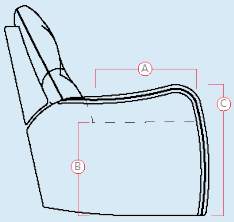

40514 HOLIDAY

DIMENSIONS

- A - Seat Depth - 23" / 58cm
- B - Seat Height - 20" / 51cm
- C - Arm Height - 25" / 64cm

Dimensions shown as Width x Depth x Height. Specifications are correct at time of printing and are subject to change without notice.

LHF - left hand facing **RHF** - right hand facing **IA** - inside arm to inside arm

21-Super Double, 2 over 2
83 x 38 x 34"
210 x 97 x 87cm
IA: 64" / 163cm

22-Super Queen, 3 over 3
91 x 38 x 34"
230 x 97 x 87cm
IA: 72" / 183cm

2Q-Sofabed, Queen, 2 Cushion
91 x 38 x 34"
230 x 97 x 87cm
IA: 72" / 183cm

2S-Sofabed, Single, 1 Cushion
56 x 38 x 34"
142 x 97 x 87cm
IA: 36" / 91cm

40514 HOLIDAY

FEATURES

- Hardwood, softwood and engineered wood products; all joints pinned & glued for uniformity & strength
- Back: Premium elastic webbing offers consistent suspension for the life of the product

HOW WE MEASURE

Height - measured from the highest point of the back pillow to the floor.

Depth - measured from the front edge of the seat cushion to the top of the back.

Width - measured from the widest point of the arm or arm pillow to the widest point of the opposite arm or arm pillow.